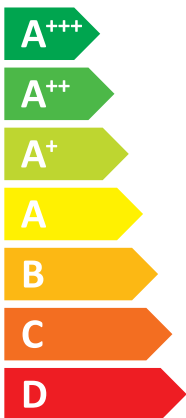

ENERG

енергия · ενεργεια

GRS-CQ6.0PdG/N

GREE

hH2-E

A++

A+

Two sound power level icons. The top one shows a speaker icon with sound waves and the value **47 dB**. The bottom one shows a house icon with sound waves and the value **62 dB**.

Legend for power consumption: a dark blue square for **4 kW**, a medium blue square for **5 kW**, and a light blue square for **5 kW**.