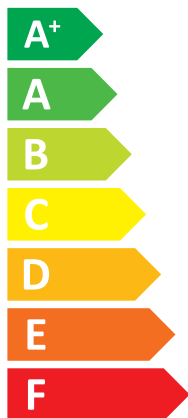

ENERG

енергия · ενεργεια

PUD-SHWM120V

Mitsubishi Electric AA /

A++

A+

Two icons showing sound power levels: a speaker inside a house icon with the value **41 dB**, and a speaker outside a house icon with the value **60 dB**.