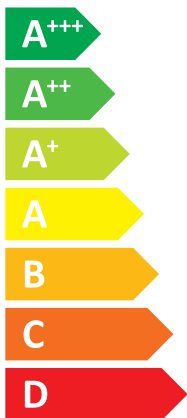

ENERG

енергия · ενεργεια

PUD-SHWM120V

Mitsubishi Electric AA /

A++

A+

Two icons showing sound power levels: a speaker inside a house icon with the value **41 dB**, and a speaker outside a house icon with the value **60 dB**.