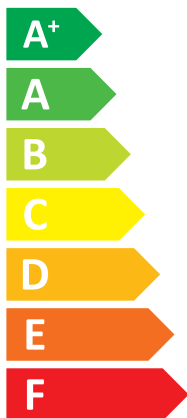

ENERG

енергия · ενεργεια

PUHZ-SW75VAA /

Mitsubishi Electric ERST20D-VM2D

A++

A+

Two icons showing sound power levels. The top icon shows a speaker inside a house with the value **41 dB**. The bottom icon shows a speaker outside a house with the value **58 dB**.

A legend for power consumption with three colored squares: dark blue for **6 kW**, medium blue for **7 kW**, and light blue for **7 kW**.