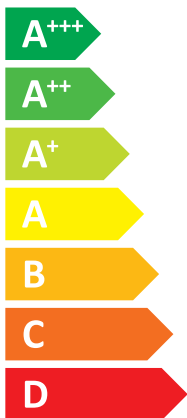

ENERG

енергия · ενεργεια

AZI-CQ8.0PdG/Nh

AZURI

H2-E

A++

A+

Two icons showing sound power levels. The top icon shows a speaker inside a house with the value **47 dB**. The bottom icon shows a speaker outside a house with the value **67 dB**.

Legend for power consumption levels, shown as colored squares: dark blue for 7 kW, medium blue for 7 kW, and light blue for 8 kW.