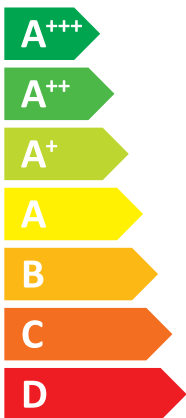

### H2-M

**A++**

**A**

Two sound power level icons. The top one shows a speaker inside a house with the value **47 dB**. The bottom one shows a speaker outside a house with the value **68 dB**.

A legend for energy consumption levels, showing three colored squares with corresponding values: a dark blue square for **13 kW**, a medium blue square for **13 kW**, and a light blue square for **14 kW**.