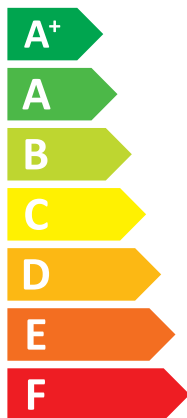

### H2-M

**A++**

**A**

Two sound power level icons. The top one shows a speaker inside a house with the value **47 dB**. The bottom one shows a speaker outside a house with the value **68 dB**.

A legend for energy consumption levels, showing three colored squares with corresponding values: a dark blue square for **13 kW**, a medium blue square for **13 kW**, and a light blue square for **14 kW**.