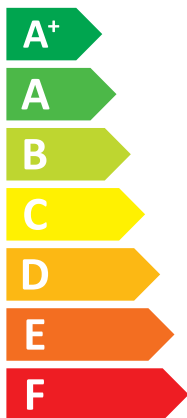

ENERG

енергия · ενεργεια

GRS-CQ16Pd/NhH

GREE

-E

A++

A

Two icons showing sound power levels. The top icon shows a speaker inside a house with the value **42 dB**. The bottom icon shows a speaker outside a house with the value **68 dB**.