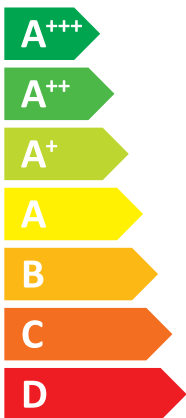

ENERG

енергия · ενεργεια

GRS-CQ16Pd/NhH

GREE

-E

A++

A

Two icons showing sound power levels. The top icon shows a speaker inside a house with the value **42 dB**. The bottom icon shows a speaker outside a house with the value **68 dB**.