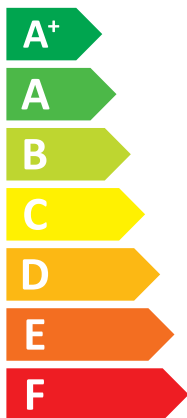

### H2-E

**A++**

**A+**

Two icons showing sound power levels. The top icon shows a speaker inside a house with the value **47 dB**. The bottom icon shows a speaker outside a house with the value **68 dB**.

Legend for energy consumption levels shown on the map of Europe:

- Dark blue square: 8 kW
- Medium blue square: **8 kW**
- Light blue square: 9 kW