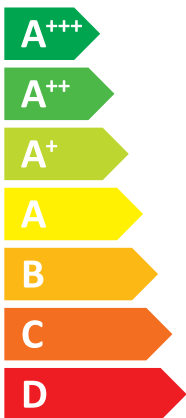

### H2-E

**A++**

**A+**

Two icons showing sound power levels. The top icon shows a speaker inside a house with the value **47 dB**. The bottom icon shows a speaker outside a house with the value **68 dB**.

Legend for energy consumption levels shown on the map of Europe:

- Dark blue square: 8 kW
- Medium blue square: **8 kW**
- Light blue square: 9 kW