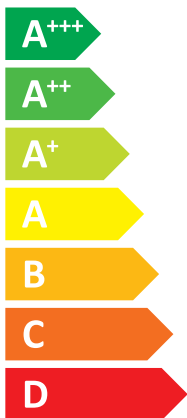

### Mitsubishi Electric A /

**A++**

**A**

Two icons showing sound power levels. The top icon shows a speaker inside a house with the value **41 dB**. The bottom icon shows a speaker outside a house with the value **62 dB**.