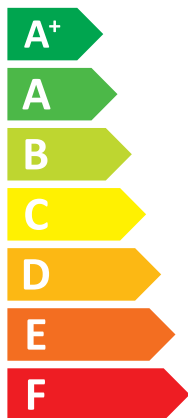

### Mitsubishi Electric A /

**A++**

**A**

Two icons showing sound power levels. The top icon shows a speaker inside a house with the value **41 dB**. The bottom icon shows a speaker outside a house with the value **62 dB**.