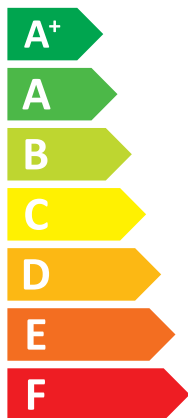

ENERG

енергия · ενεργεια

PUHZ-SHW112YA

Mitsubishi Electric A /

A++

A

Two icons showing sound power levels. The top icon shows a speaker inside a house with the text "40 dB". The bottom icon shows a speaker outside a house with the text "60 dB".