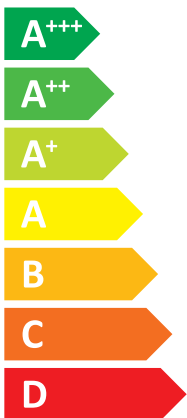

### Mitsubishi Electric AA /

**A++**

**A**

Two sound power level icons. The top one shows a speaker inside a house with the value **41 dB**. The bottom one shows a speaker outside a house with the value **60 dB**.