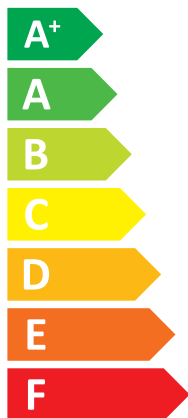

### Mitsubishi Electric / ERST17D-VM2D

**A++**

**A+**

Two icons showing sound power levels. The top icon shows a speaker inside a house with the value **41 dB**. The bottom icon shows a speaker outside a house with the value **56 dB**.

Legend for power consumption in kW, shown as three colored squares: dark blue, medium blue, and light blue.

- 8 kW
- 8 kW**
- 8 kW