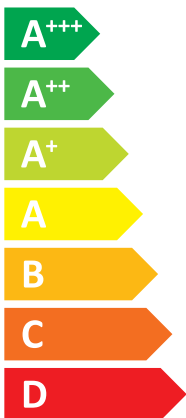

### Mitsubishi Electric / ERST17D-VM2D

**A++**

**A+**

Two icons showing sound power levels. The top icon shows a speaker inside a house with the value **41 dB**. The bottom icon shows a speaker outside a house with the value **56 dB**.

Legend for power consumption in kW, shown as three colored squares: dark blue, medium blue, and light blue.

- 8 kW
- 8 kW**
- 8 kW