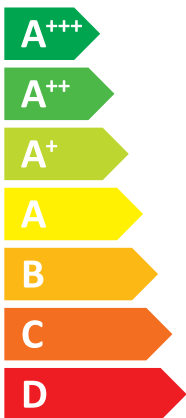

ENERG

енергия · ενεργεια

GRS-CQ14Pd/NhH

GREE

-E

A++

A

Two icons showing sound power levels. The top icon shows a speaker inside a house with the value 42 dB. The bottom icon shows a speaker outside a house with the value 68 dB.