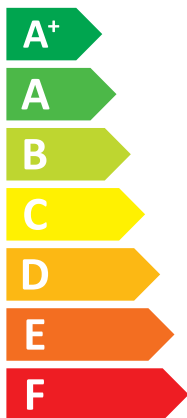

ENERG

енергия · ενεργεια

GRS-CQ14Pd/NhH

GREE

-E

A++

A

Two icons showing sound power levels. The top icon shows a speaker inside a house with the value 42 dB. The bottom icon shows a speaker outside a house with the value 68 dB.