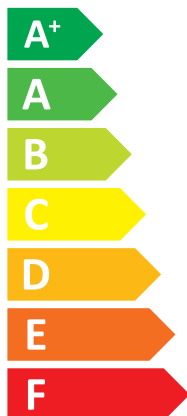

ENERG

енергия · ενεργεια

PUD-SWM120VA

Mitsubishi Electric A /

A++

A+

Two icons showing sound power levels: a speaker inside a house icon and a house with a speaker icon.

41 dB