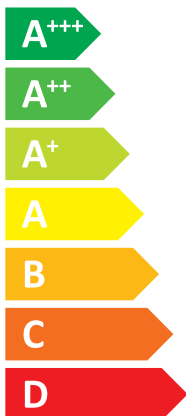

ENERG

енергия · ενεργεια

PUD-SWM120VA

Mitsubishi Electric A /

A++

A+

Two icons showing sound power levels: a speaker inside a house icon and a house with a speaker icon.

41 dB