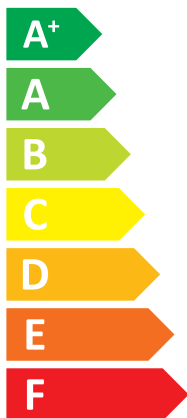

### Mitsubishi Electric / ERST30C-VM2ED

**A++**

**A**

Two icons showing sound power levels. The top icon shows a speaker inside a house with the value **40 dB**. The bottom icon shows a speaker outside a house with the value **59 dB**.

A legend with three colored squares and their corresponding power consumption values: a dark blue square for **9 kW**, a medium blue square for **9 kW**, and a light blue square for **9 kW**.