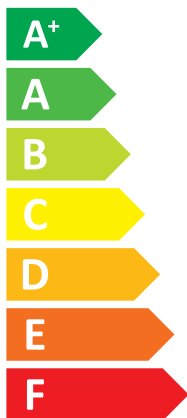

ENERG

енергия · ενεργεια

SUZ-SWM40VA /

Mitsubishi Electric ERST17D-VM2D

A++

A+

Two icons showing sound power levels. The top icon shows a speaker inside a house with the value **41 dB**. The bottom icon shows a speaker outside a house with the value **58 dB**.

Legend for power consumption: a dark blue square for **4 kW**, a medium blue square for **5 kW**, and a light blue square for **5 kW**.