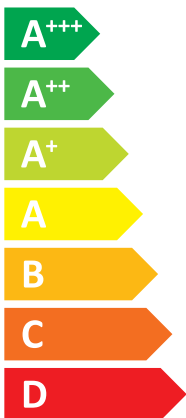

ENERG

енергия · ενεργεια

SUZ-SWM40VA /

Mitsubishi Electric ERST17D-VM2D

A++

A+

Two icons showing sound power levels. The top icon shows a speaker inside a house with the value **41 dB**. The bottom icon shows a speaker outside a house with the value **58 dB**.

Legend for power consumption: a dark blue square for **4 kW**, a medium blue square for **5 kW**, and a light blue square for **5 kW**.