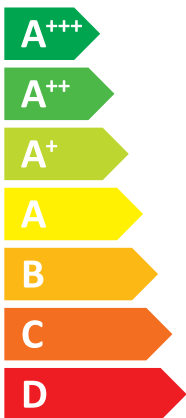

### H-E SPLIT

**A++**

**A**

Two icons showing sound power levels: a speaker icon with a house inside and a house icon with a speaker inside.

**42** dB

**67** dB

Legend for power consumption classes:

- Dark blue square: 7 kW
- Medium blue square: 7 kW
- Light blue square: 8 kW