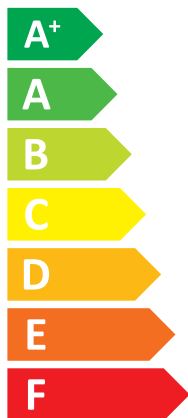

ENERG

енергия · ενεργεια

GRS-CQ16PdG/Nh

GREE

H2-E

A++

A

Two icons showing sound power levels. The top icon shows a speaker inside a house with the value **47 dB**. The bottom icon shows a speaker outside a house with the value **68 dB**.