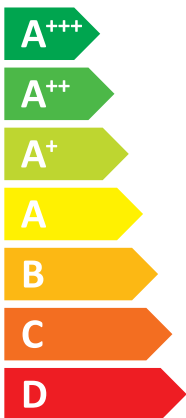

ENERG

енергия · ενεργεια

GRS-CQ16PdG/Nh

GREE

H2-E

A++

A

Two icons showing sound power levels. The top icon shows a speaker inside a house with the value **47 dB**. The bottom icon shows a speaker outside a house with the value **68 dB**.