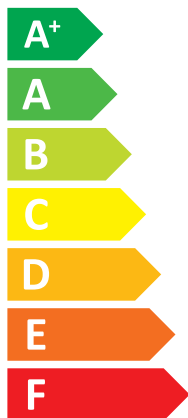

ENERG

енергия · ενεργεια

GRS-CQ12PdG/Nh

GREE

H2-E

A++

A

Two icons showing sound power levels. The top icon shows a speaker inside a house with the value 47 dB. The bottom icon shows a speaker outside a house with the value 68 dB.