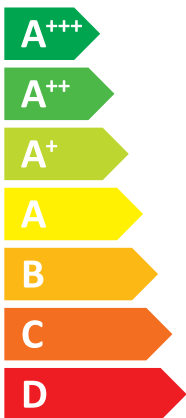

ENERG

енергия · ενεργεια

GRS-CQ12PdG/Nh

GREE

H2-E

A++

A

Two icons showing sound power levels. The top icon shows a speaker inside a house with the value 47 dB. The bottom icon shows a speaker outside a house with the value 68 dB.