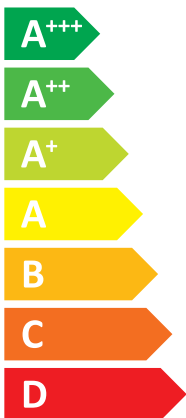

ENERG

енергия · ενεργεια

PUD-SHWM80YA

Mitsubishi Electric A /

A++

A+

Two sound power level icons. The top one shows a speaker icon with sound waves and the value **41 dB**. The bottom one shows a house icon with sound waves and the value **56 dB**.

A legend for power consumption with three entries: a dark blue square followed by **8 kW**, a medium blue square followed by **8 kW**, and a light blue square followed by **8 kW**.