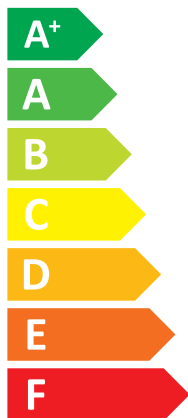

ENERG

енергия · ενεργεια

PUD-SHWM80YA

Mitsubishi Electric A /

A++

A+

Two sound power level icons. The top one shows a speaker icon with sound waves and the value **41 dB**. The bottom one shows a house icon with sound waves and the value **56 dB**.

A legend for power consumption with three entries: a dark blue square followed by **8 kW**, a medium blue square followed by **8 kW**, and a light blue square followed by **8 kW**.