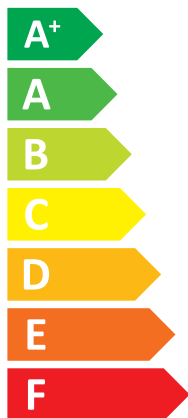

## Mitsubishi Electric ERST30D-VM2ED

**A++**

**A**

Two icons showing sound power levels. The top icon shows a speaker inside a house with the value **41 dB**. The bottom icon shows a speaker outside a house with the value **58 dB**.

A legend for power consumption with three colored squares: dark blue for **6 kW**, medium blue for **7 kW**, and light blue for **7 kW**.