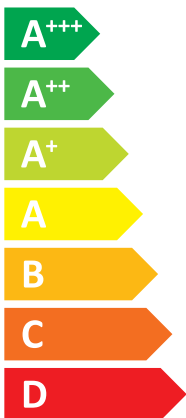

## Mitsubishi Electric ERST30D-VM2ED

**A++**

**A**

Two icons showing sound power levels. The top icon shows a speaker inside a house with the value **41 dB**. The bottom icon shows a speaker outside a house with the value **58 dB**.

A legend for power consumption with three colored squares: dark blue for **6 kW**, medium blue for **7 kW**, and light blue for **7 kW**.