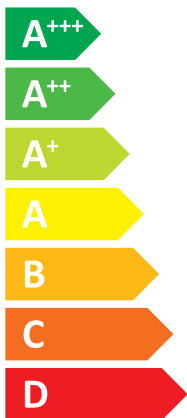

ENERG

енергия · ενεργεια

AZI-CQ6.0PdG/Nh

AZURI

H2-E

A++

A+

Two sound power level icons. The top one shows a speaker icon with sound waves and the text "47 dB". The bottom one shows a house icon with sound waves and the text "62 dB".

A legend for power consumption with three colored squares: dark blue for "4 kW", medium blue for "5 kW", and light blue for "5 kW".