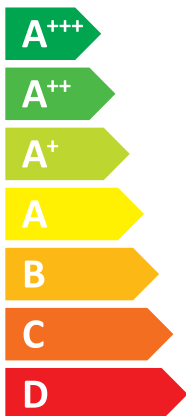

ENERG

енергия · ενεργεια

PUD-SWM100VA

Mitsubishi Electric A /

A++

A

Two icons showing sound power levels. The top icon shows a speaker inside a house with the value **41 dB**. The bottom icon shows a speaker outside a house with the value **59 dB**.

Legend for energy consumption shading on the map:

- Dark blue square: 10 kW
- Medium blue square: **10 kW**
- Light blue square: 10 kW