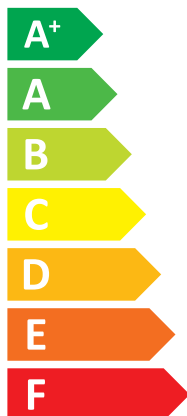

ENERG

енергия · ενεργεια

PUD-SWM100VA

Mitsubishi Electric A /

A++

A

Two icons showing sound power levels. The top icon shows a speaker inside a house with the value **41 dB**. The bottom icon shows a speaker outside a house with the value **59 dB**.

Legend for energy consumption shading on the map:

- Dark blue square: 10 kW
- Medium blue square: **10 kW**
- Light blue square: 10 kW